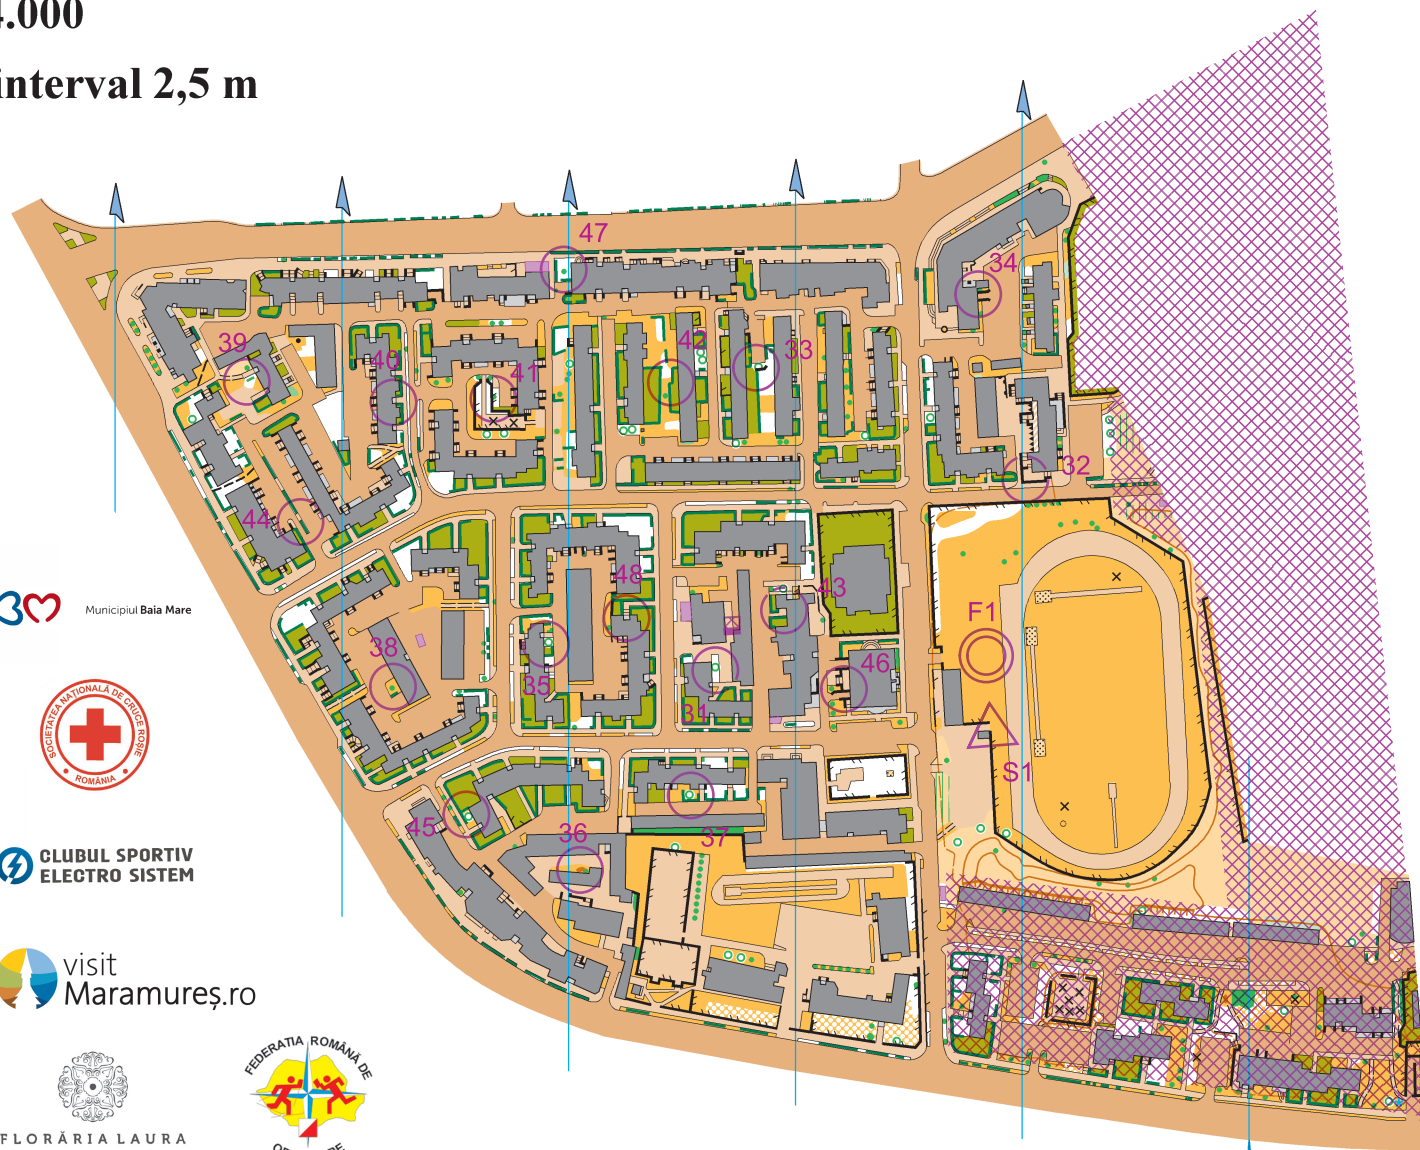

Junior World Orienteering Championship 2023 MODEL EVENT SPRINT

ARENA ZIMBRILOR

Scale 1:4.000

Contour interval 2,5 m

JWOC Model Event SPRINT

▷	S1	■		┌
	31	▲		○
	32	▨		└
	33	▲		○
	34	▨		┌
	35	▲		○
	36	●		┌
	37	▲		○
	38	▨		○
	39	⋈		✓
	40	▮		└
	41	▨		○
	42	⋈		└
	43	▨		┌
	44	↘ ⋈		└
	45	▲		○
	46	▨		└
	47	▨		○
	48	⋈		┌

Cartografiat:
Ionuț Zinca

R	R	R
---	---	---